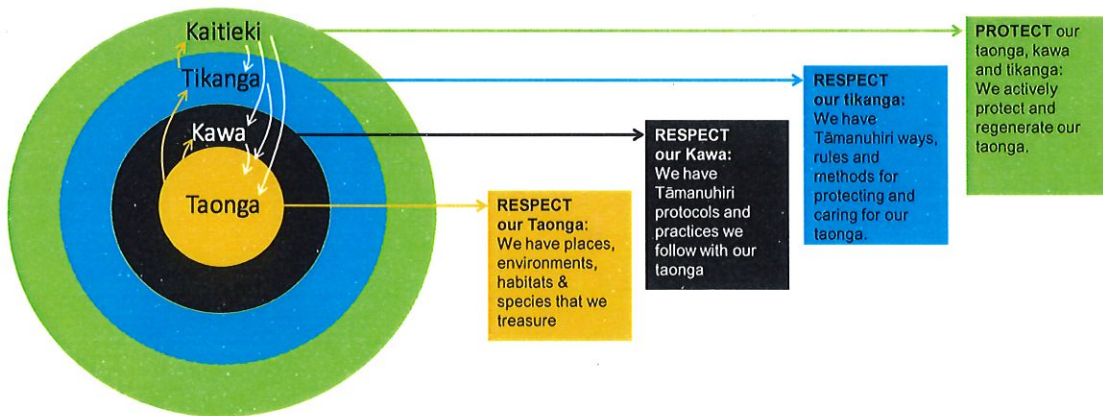

Ngai Tāmanuhiri: Cultural Value Framework

Everything is connected > Our taonga have kawa and tikanga associated with them. We apply these at all times. Whakapapa and tikanga also tell us we have obligations of kaitieki for our taonga, tikanga (and kawa).

Ngai Tāmanuhiri: Cultural Value Framework

Actions and Interactions > We want actions that take us to our vision. We want actions that will regenerate our taonga and our place. We want actions and interactions that will improve our quality of life.