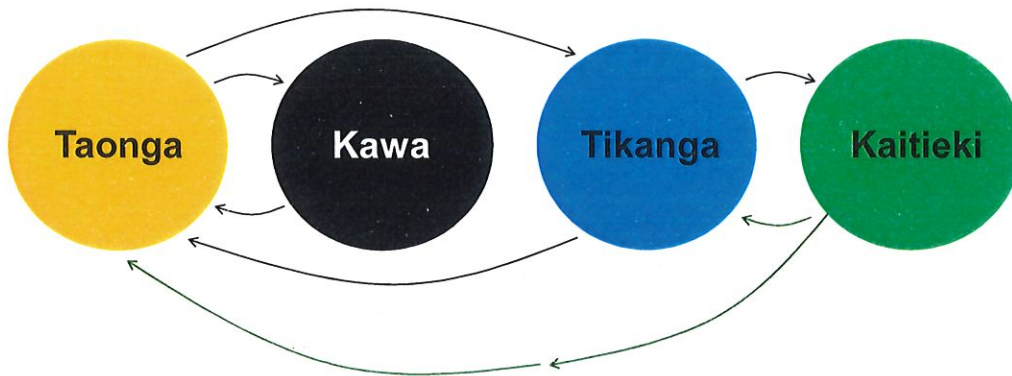

Ngai Tāmanuhiri: Cultural Value Framework

Everything is connected > Our taonga have kawa and tikanga associated with them. We apply these at all times. Whakapapa and tikanga also tell us we have obligations of kaitieki for our taonga, tikanga (and kawa).

Ngai Tāmanuhiri: Cultural Value Framework

Actions and Interactions > We want actions that take us to our vision. We want actions that will regenerate our taonga and our place. We want actions and interactions that will improve our quality of life.